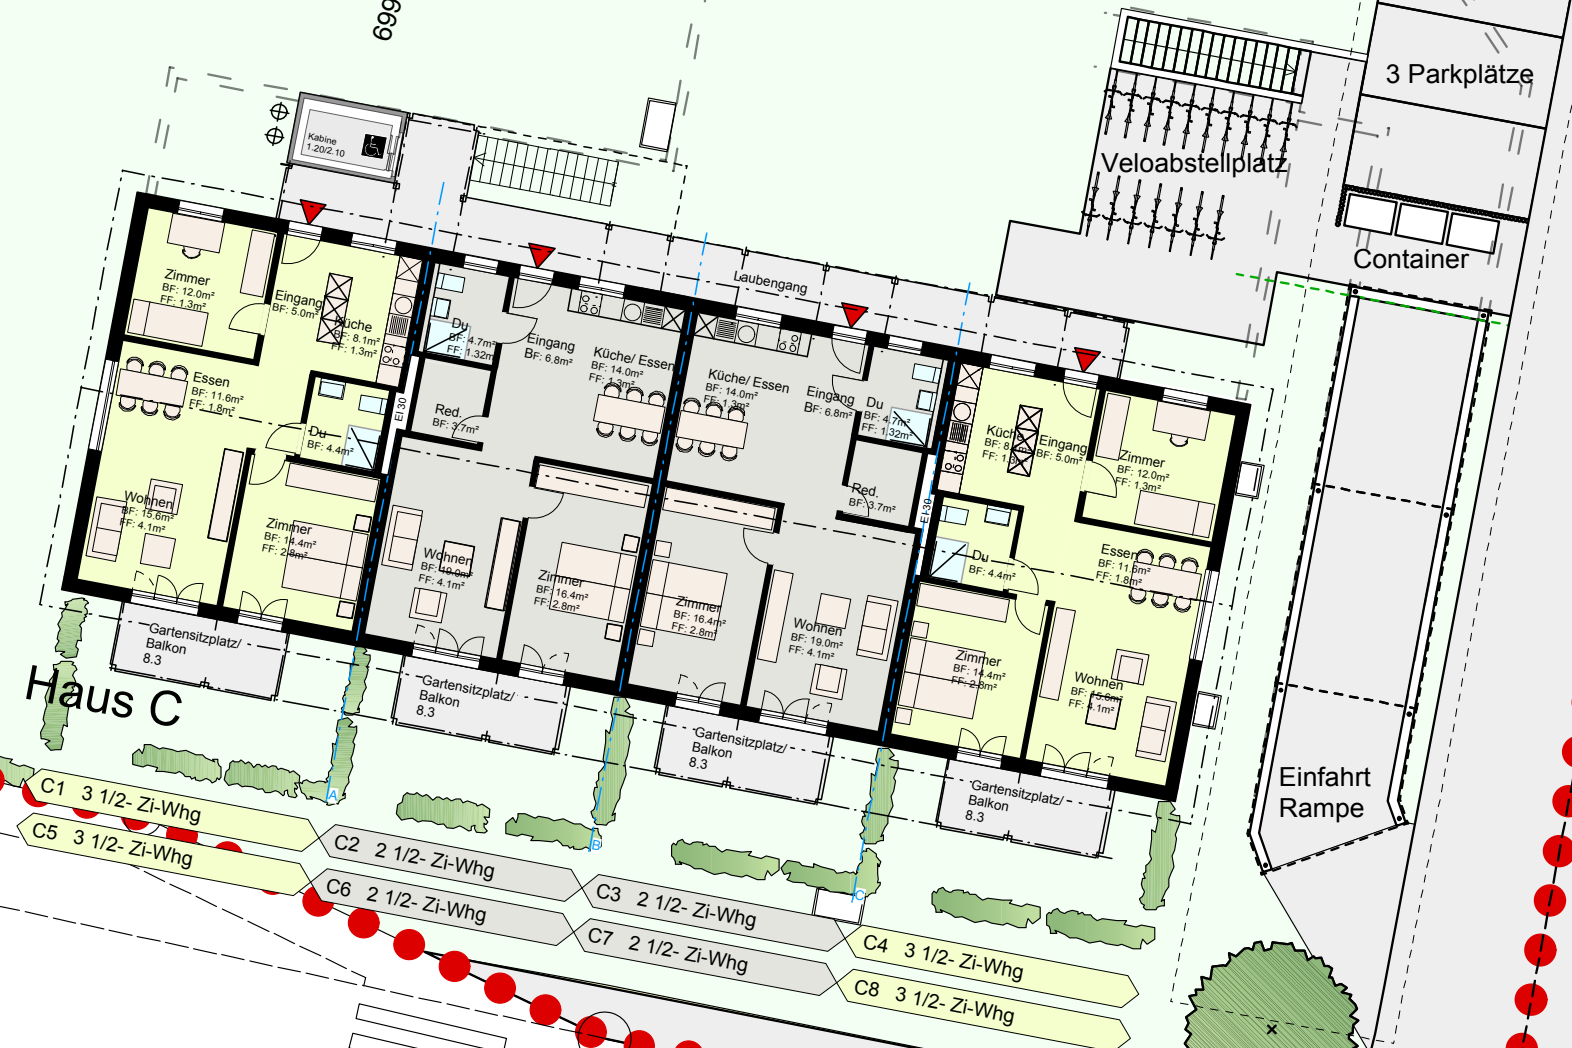

Situation Mst. 1:200

1582

1668

1667

1421

1420

Haus B

Haus A

- B1 3 1/2-Zi-Whg
- B2 2 1/2-Zi-Whg
- B3 3 1/2-Zi-Whg
- B4 3 1/2-Zi-Whg
- B5 2 1/2-Zi-Whg
- B6 3 1/2-Zi-Whg

- A1 3 1/2-Zi-Whg
- A2 2 1/2-Zi-Whg
- A3 3 1/2-Zi-Whg
- A4 3 1/2-Zi-Whg
- A5 2 1/2-Zi-Whg
- A6 3 1/2-Zi-Whg

1226

699

Haus C

- C1 3 1/2-Zi-Whg
- C2 2 1/2-Zi-Whg
- C3 2 1/2-Zi-Whg
- C4 3 1/2-Zi-Whg
- C5 3 1/2-Zi-Whg
- C6 2 1/2-Zi-Whg
- C7 2 1/2-Zi-Whg
- C8 3 1/2-Zi-Whg

3 Parkplätze

Veloabstellplatz

Container

Einfahrt Rampe

Bauernhaus

3A

Trottoir

Riedtwilstrasse

1430

1516

1431

78